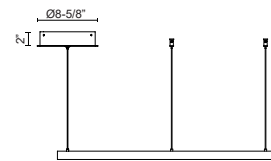

CERCHIO PD87732

PENDANTS

PROJECT

SPECIFICATION DETAILS

Fixture Dimensions	D31-1/2" x H1-1/2"
Light Source	LED with DC Driver
Wattage	78W
Total Lumens	5630lm
Delivered Lumens	BG-2270lm*; BK-2270lm*; WH-3055lm*;
Voltage	120V
Color Temperature	3000K
CRI (Ra)	90CRI
Optional Color Temps	2700K - 5000K Available, Minimum Order Quantities Apply
LED Rated Life	50,000 hours
Dimming	100% - 10%, TRIAC or ELV Dimmer (Not Included)
Diffuser Details	Frosted Silicone Diffuser
Adjustable	Yes
Wire Length	120" Max
Wire Type	BG - Black Wire; BK - Black Wire; WH - Clear Wire;
Minimum Hang Height	16"
Sloped Ceiling Adaptable	Yes
Location	Dry
Illumination Direction	Up and Downlight
Canopy Dimensions	D8-5/8" x H2"
Paint Finish	BG01(Canopy); BG02(Fixture Body); BK02; WH02;

* For custom options, consult factory for details.

* For warranty information, please visit www.kuzcolighting.com/warranty

DESCRIPTION

Extruded and rolled aluminum with rectangular profile. Flush silicone diffuser. Matte powder-coated finish. Up and down light.. Duo canopy mounting style

KUZCO

CANADA: 19054 28TH AVENUE - SURREY, BC V3Z 6M3

USA: 3035 E. LONE MOUNTAIN ROAD - LAS VEGAS, NV 89081

WWW.KUZCOLIGHTING.COM

© 2021 KUZCO LIGHTING. ALL RIGHTS RESERVED.

COMMENT