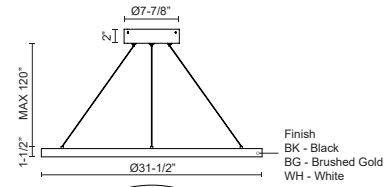

CERCHIO PD87732

PENDANTS

PROJECT

PD87732-BG
Brushed Gold

PD87732-BK
Black

PD87732-WH
White

SPECIFICATION DETAILS

Fixture Dimensions	D31-1/2" x H1-1/2"
Light Source	LED with DC Driver
Wattage	78W
Total Lumens	5630lm
Delivered Lumens	BG-2270lm*; BK-2270lm*; WH-3055lm*;
Voltage	120V
Color Temperature	3000K
CRI (Ra)	90CRI
Optional Color Temps	2700K - 5000K Available, Minimum Order Quantities Apply
LED Rated Life	50,000 hours
Dimming	100% - 10%, TRIAC or ELV Dimmer (Not Included)
Diffuser Details	Frosted Silicone Diffuser
Adjustable	Yes
Wire Length	120" Max
Wire Type	BG - Black Wire; BK - Black Wire; WH - Clear Wire;
Minimum Hang Height	16"
Sloped Ceiling Adaptable	Yes
Location	Dry
Illumination Direction	Up and Downlight
Canopy Dimensions	D8-5/8" x H2"
Paint Finish	BG01(Canopy); BG02(Fixture Body); BK02; WH02;

* For custom options, consult factory for details.

* For warranty information, please visit www.kuzcolighting.com/warranty

DESCRIPTION

Extruded and rolled aluminum with rectangular profile. Flush silicone diffuser. Matte powder-coated finish. Up and down light.. Duo canopy mounting style