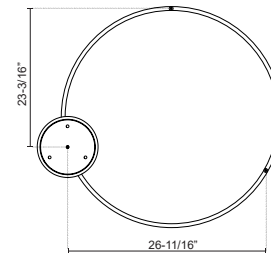

CERCHIO PD87732

PENDANTS

PROJECT

SPECIFICATION DETAILS

Fixture Dimensions	D31-1/2" x H1-1/2"
Light Source	LED with DC Driver
Wattage	78W
Total Lumens	5630lm
Delivered Lumens	BG-2270lm*; BK-2270lm*; WH-3055lm*;
Voltage	120V
Color Temperature	3000K
CRI (Ra)	90CRI
Optional Color Temps	2700K - 5000K Available, Minimum Order Quantities Apply
LED Rated Life	50,000 hours
Dimming	100% - 10%, TRIAC or ELV Dimmer (Not Included)
Diffuser Details	Frosted Silicone Diffuser
Adjustable	Yes
Wire Length	120" Max
Wire Type	BG - Black Wire; BK - Black Wire; WH - Clear Wire;
Minimum Hang Height	16"
Sloped Ceiling Adaptable	Yes
Location	Dry
Illumination Direction	Up and Downlight
Canopy Dimensions	D8-5/8" x H2"
Paint Finish	BG01(Canopy); BG02(Fixture Body); BK02; WH02;

* For custom options, consult factory for details.

* For warranty information, please visit www.kuzcolighting.com/warranty

DESCRIPTION

Extruded and rolled aluminum with rectangular profile. Flush silicone diffuser. Matte powder-coated finish. Up and down light.. Duo canopy mounting style

KUZCO

CANADA: 19054 28TH AVENUE - SURREY, BC V3Z 6M3

USA: 3035 E. LONE MOUNTAIN ROAD - LAS VEGAS, NV 89081

WWW.KUZCOLIGHTING.COM

© 2021 KUZCO LIGHTING. ALL RIGHTS RESERVED.

COMMENT